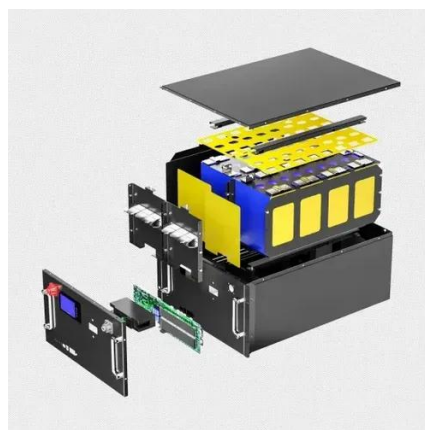

APC 42U Server Racks/Cabinets

Buy APC NetShelter SV 42U 800mm Wide x 1200mm Deep Enclosure with Sides Black with fast shipping and top-rated customer service. Newegg shopping upgraded (TM).