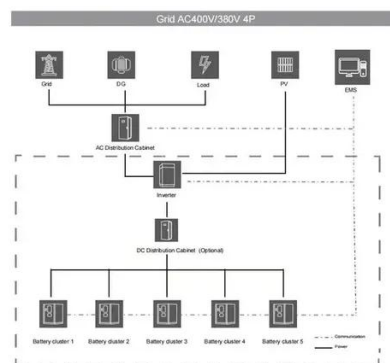

Semi-Flexible panels are weather, water and corrosion resistant making them a perfect option for marine applications, RVs, camping and emergency back up. Ultra light material is paper thin Sun Power ...