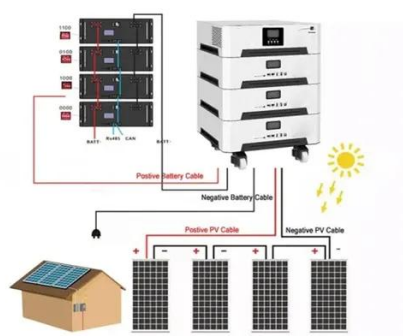

## Overview

---

The Zutto PowerVault05 is a state-of-the-art hybrid energy storage system designed for seamless integration with solar, grid, and diesel generator setups. With a capacity of up to 60kWh and PCS power of 30kW, it is equipped to support up to 10 parallel connections for expansive. Our fully integrated, plug-and-play battery energy storage solutions (also known as BESS) come in different sizes, from 30 kVA to 1MW, to suit a wide range of industrial and commercial energy storage applications. They ensure maximum system effectiveness and efficiency. They have been optimised. Electricity tariffs are regulated by the Energy Market Authority (EMA) of Singapore and revised quarterly to reflect the actual cost of electricity. The Commercial & Industrial 30kW 54. Store excess solar energy generated during the day and use it whenever you need it - day or night, rain or shine. Take control of your electricity costs, ensure power reliability for. Residential and Small Business Din rail modular devices Electric Car Charging Home Automation Home Security Light Switches, Sockets and Accessories Network Infrastructure and Connectivity Power Monitoring and Control Surge Protection and Power Conditioning Switchboards and Enclosures.

### 30kW All-in-One Commercial & Industrial Energy Storage System

With enhanced power output in off-grid mode, it ensures reliable and uninterrupted energy supply even in challenging environments. Pre-wired for ease of use, the system allows for quick installation, ...

### [Zutto PowerVault05 , Hybrid Energy Storage for Singapore](#)

The Zutto PowerVault05 is a state-of-the-art hybridenergy storage system designed for seamless integration with solar, grid, and diesel generator setups. With a capacity of up to 60kWh and PCS ...