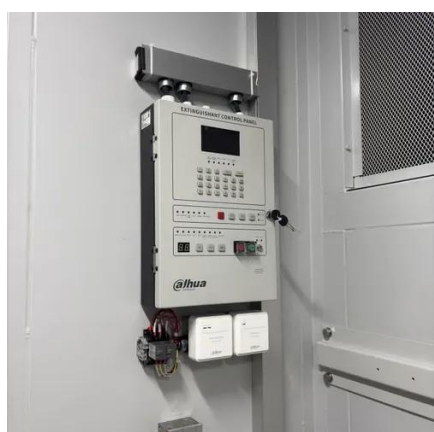

Solar container lithium battery energy storage cabinet ...

Solar container lithium battery energy storage cabinet system ESS power base station Overview Designed for grid stabilization, renewable integration, and industrial backup power, they ...