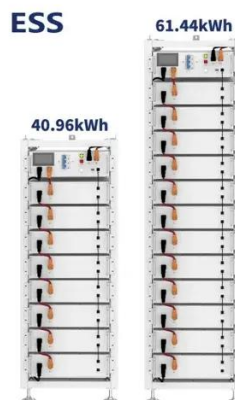

Outdoor Solar Battery Cabinet: Selection, Installation, and Protection

Everything you need to know about an outdoor solar battery cabinet. Learn how it protects your battery investment, key features to look for, installation tips, and how CNTE's durable ...