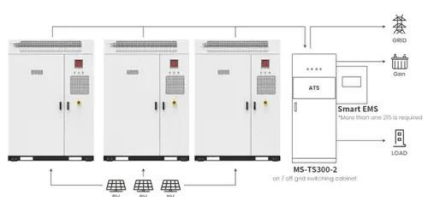

Containerized Solutions for Reliable

Explore the benefits and technology behind containerized off-grid solar storage systems. Learn how these scalable, cost-efficient solutions provide reliable power and energy independence ...

Application scenarios of energy storage battery products