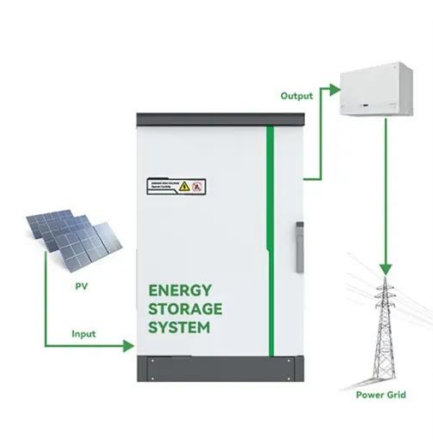

Sukhumi solar-powered communication cabinet ems sub-item

Sukhumi solar-powered communication cabinet ems sub-item

SUKHUMI THERMAL ENERGY STORAGE

Can governments expand energy storage systems for renewable power integration? Using PEST analysis, we demonstrated that governments, national officials, and people have key roles in ...

[Sukhumi Industrial solar container battery Enterprise](#)

SCU uses standard battery modules, PCS modules, BMS, EMS, and other systems to form standard containers to build large-scale grid-side energy storage projects. Why do you need a solar container ...

Sukhumi solar container communication station inverter grid ...

Go big with our modular design for easy additional solar power capacity. Customize your container according to various configurations, power outputs, and storage capacity according to your needs.