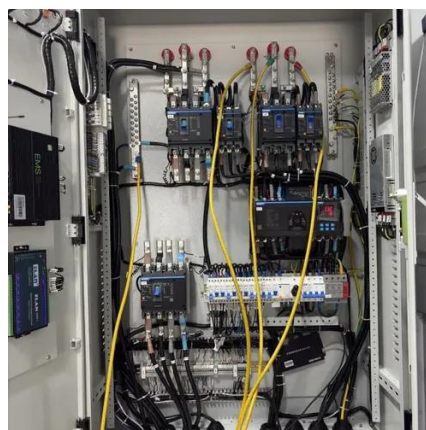

What Is the Role of a Base Station in Wireless Communication?

Base stations are critical components in wireless communication networks, serving as the intermediary between mobile devices and the core network. They play a vital role in ensuring ...