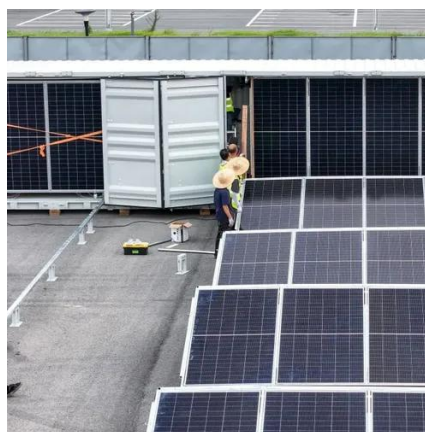

[Storage as Transmission - Use Cases and Recommendations](#)

The unique characteristics of energy storage allow these assets to provide many potential services to grid operators. During normal operation, storage can have positive impacts on ...