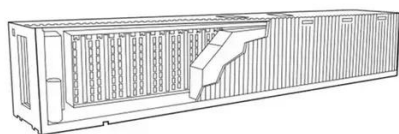

2012 Jeep Patriot 2.4 transmission

transmission issue I had same issue two weeks ago. Had it hauled to Mechanic. After many attempts resetting the code, the code p0730 kept coming up. Well, bottom line, if you have ...