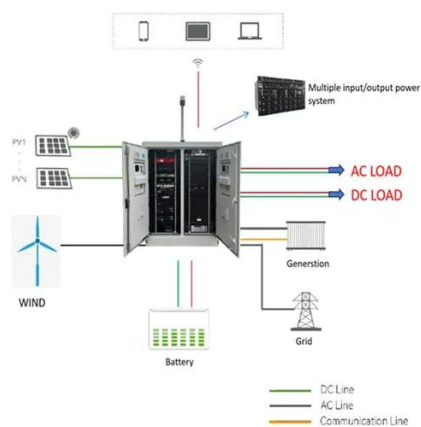

Energy Storage as a Transmission Asset

Defines energy storage as an "advanced transmission technology," which "increases the capacity, efficiency, or reliability of an existing or new transmission facility"

Transmission Issues

I have a 2016 Pat with around 88k miles with a 6 speed auto tranny. I recently noticed that the transmission has started to surge some at times as well as not shift into higher gears when the ...

Transmission 6 speed 6F24 PowerTech / Jeep Patriot model 14-17

Hi everyone I have a issues that I want to discuss with all, just to know what you think, or what did you do? about the 6 speed transmission 6F24, also called PowerTech 6F24, or Hyundai/Kia ...

Energy Storage as a Transmission