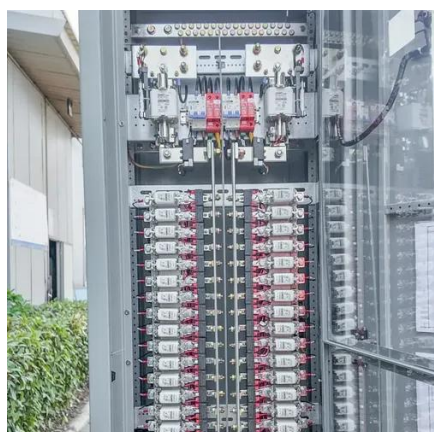

Tuvalu Base Station Battery

Overview Tuvalu, an island nation midway between Hawaii and Australia, has commissioned a new solar-plus-storage project with the ADB, featuring a 500 kW, on-grid solar ...