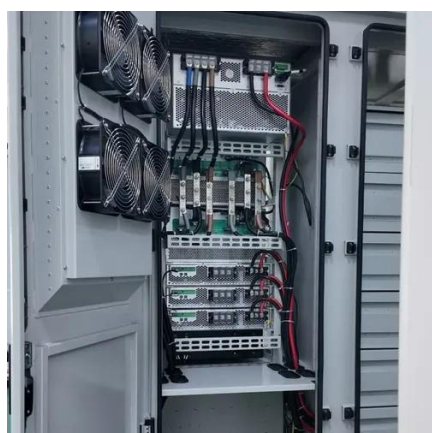

What Is A Rooftop Tower? -alttower