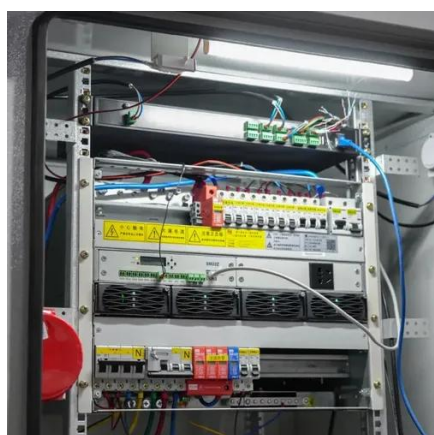

[Telecom System Integration and Outdoor](#)